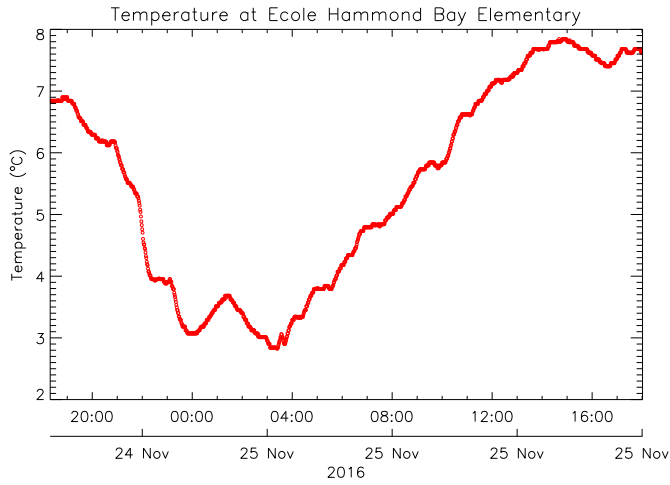

Ecole Hammond Bay Elementary

November 25, 2016
www.victoriaweather.ca