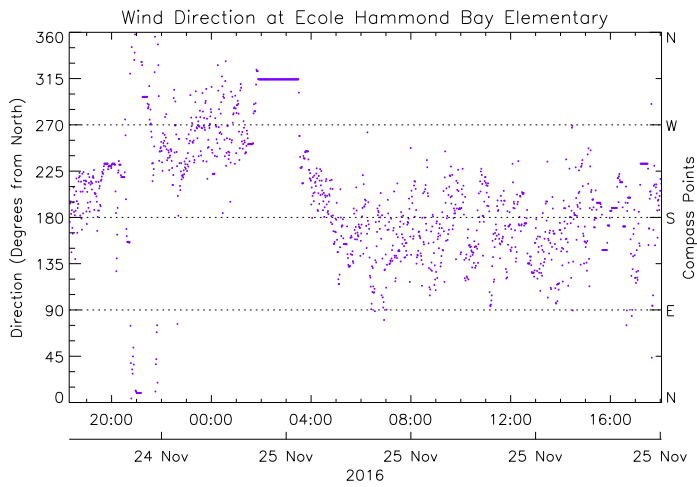

Ecole Hammond Bay Elementary

November 25, 2016
www.victoriaweather.ca