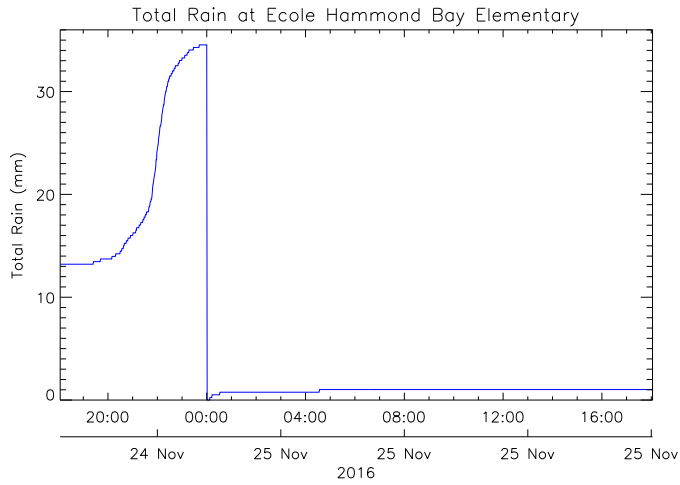

Ecole Hammond Bay Elementary

November 25, 2016
www.victoriaweather.ca