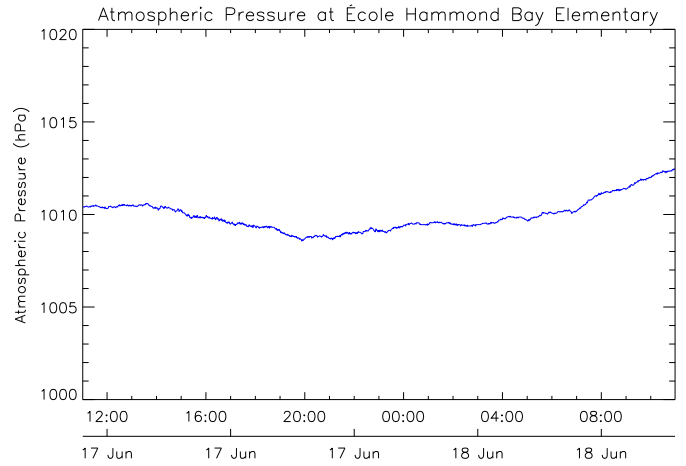

Ecole Hammond Bay Elementary

November 25, 2016
www.victoriaweather.ca