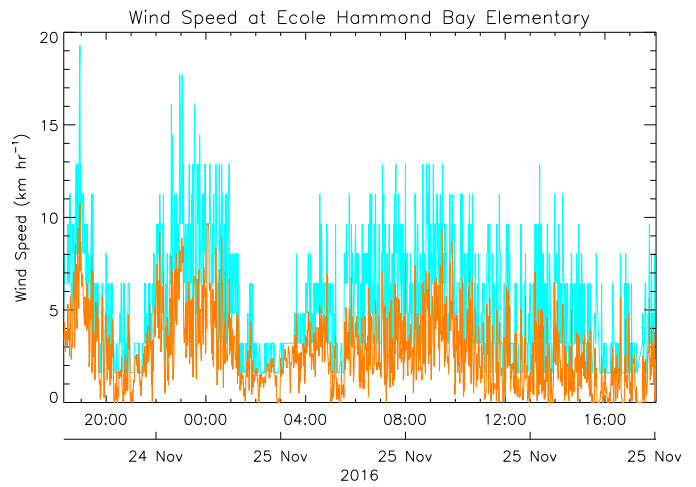

Ecole Hammond Bay Elementary

November 25, 2016
www.victoriaweather.ca