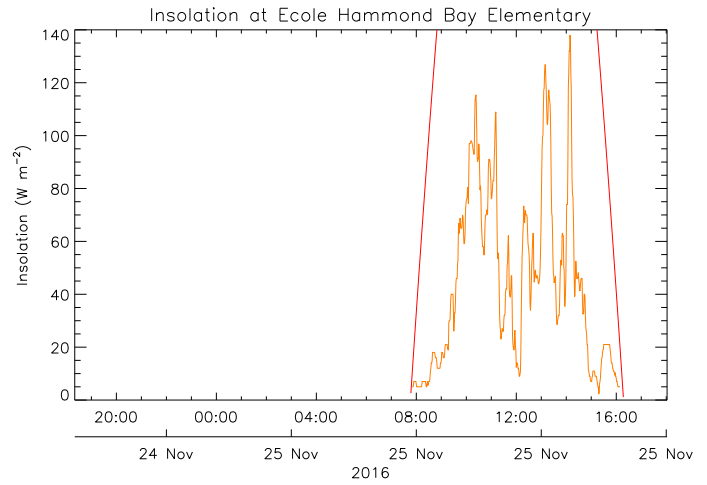

Ecole Hammond Bay Elementary

November 25, 2016
www.victoriaweather.ca