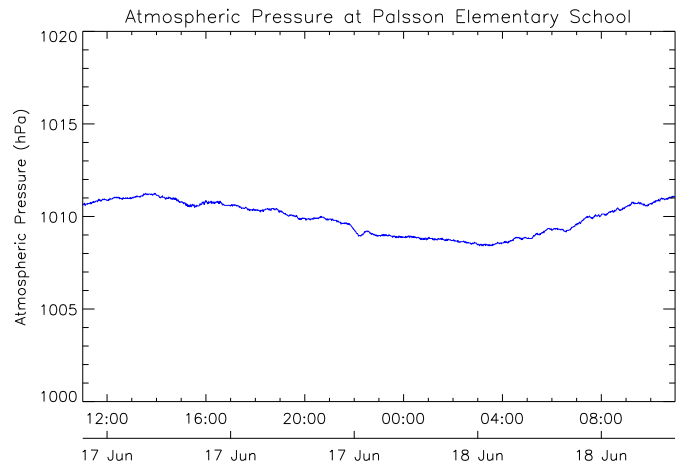

# Palsson Elementary School

November 25, 2016  
[www.victoriaweather.ca](http://www.victoriaweather.ca)