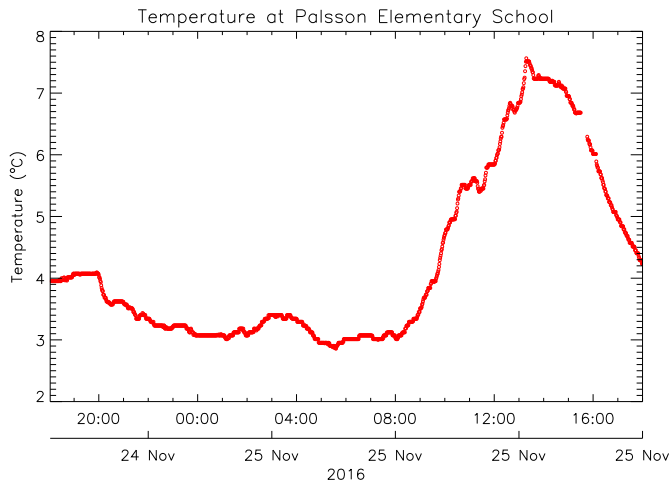

# Palsson Elementary School

November 25, 2016  
[www.victoriaweather.ca](http://www.victoriaweather.ca)