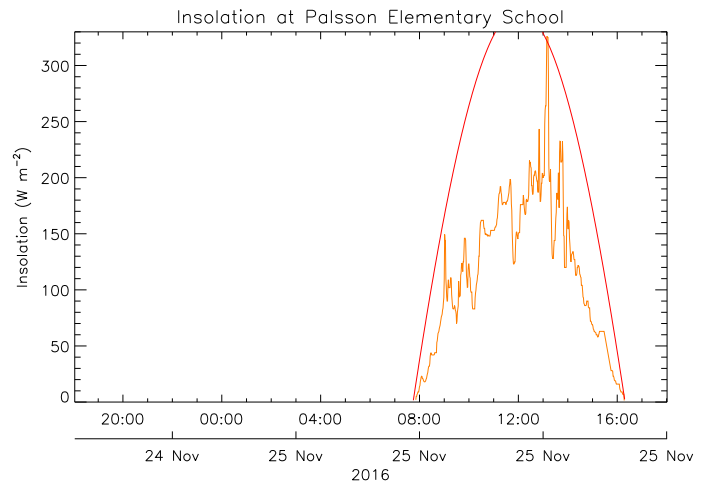

# Palsson Elementary School

November 25, 2016  
[www.victoriaweather.ca](http://www.victoriaweather.ca)