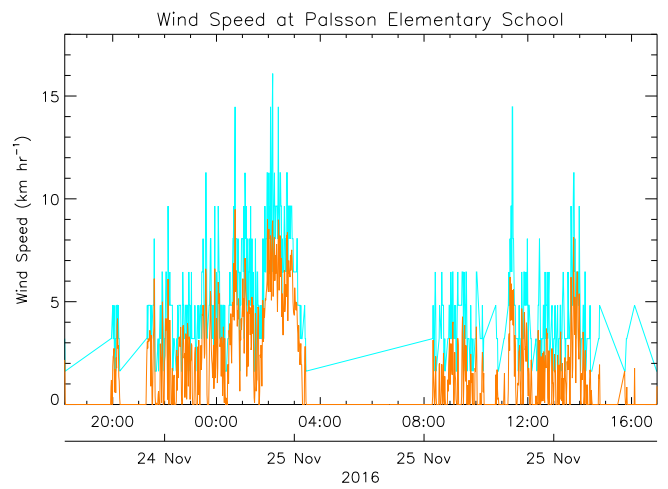

# Palsson Elementary School

November 25, 2016  
[www.victoriaweather.ca](http://www.victoriaweather.ca)