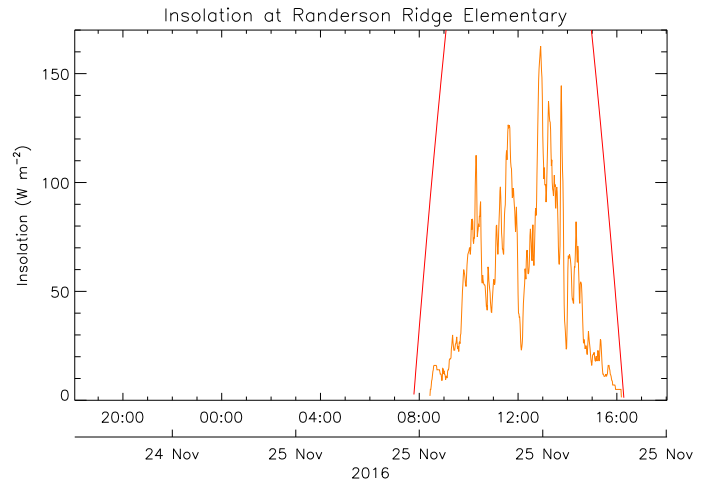

Randerson Ridge Elementary School

November 25, 2016
www.victoriaweather.ca