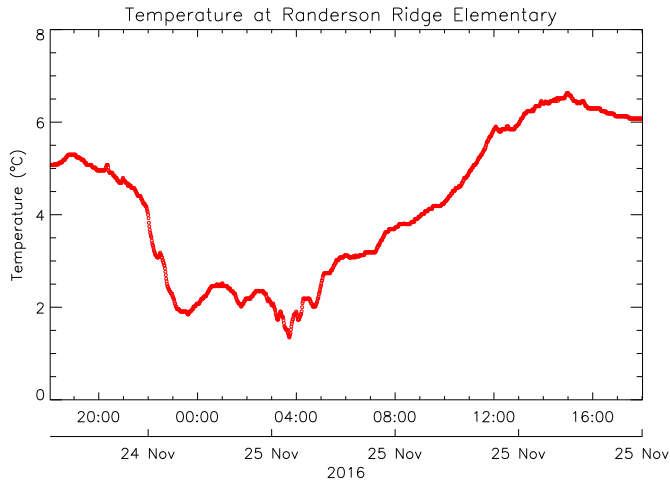

Randerson Ridge Elementary School

November 25, 2016
www.victoriaweather.ca