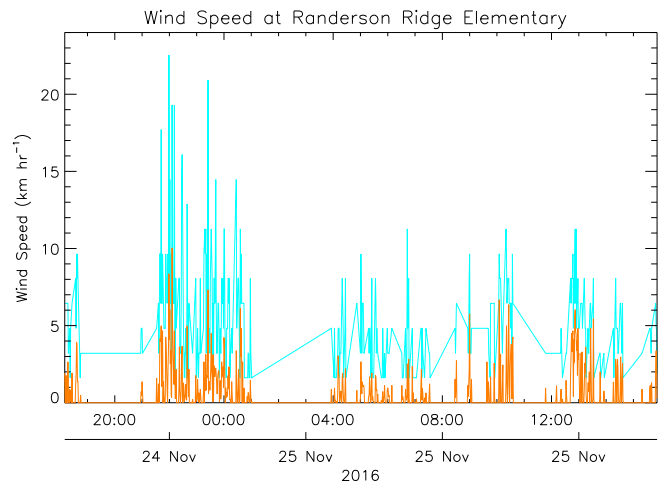

Randerson Ridge Elementary School

November 25, 2016
www.victoriaweather.ca