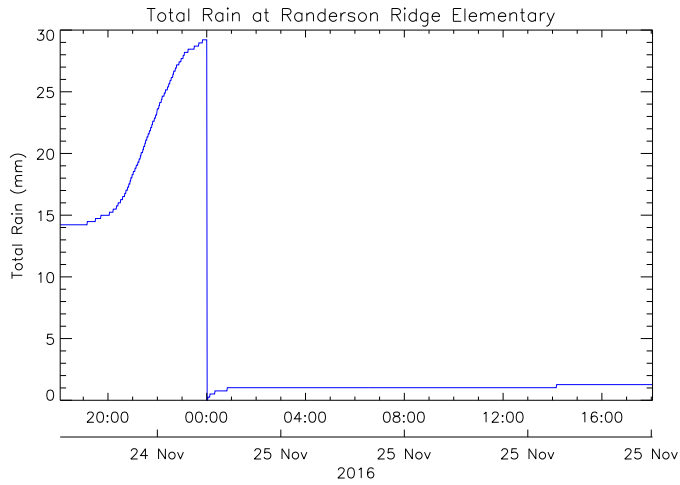

Randerson Ridge Elementary School

November 25, 2016
www.victoriaweather.ca