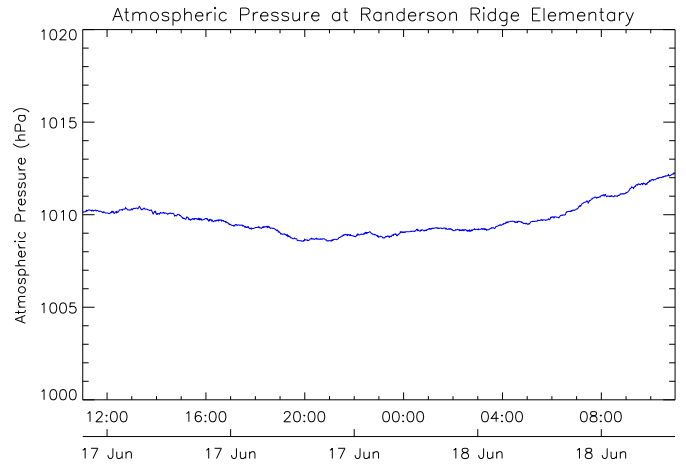

Randerson Ridge Elementary School

November 25, 2016
www.victoriaweather.ca