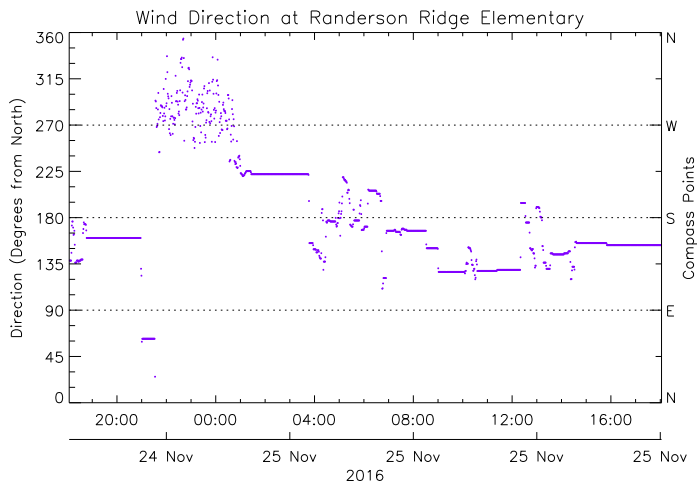

Randerson Ridge Elementary School

November 25, 2016
www.victoriaweather.ca