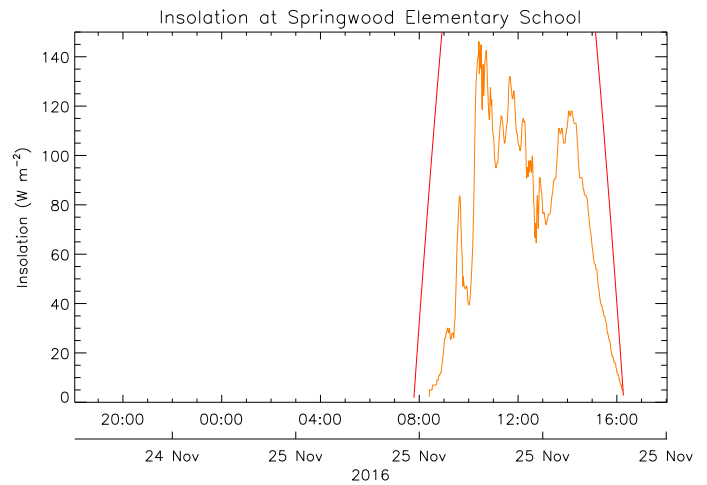

Springwood Elementary School

November 25, 2016
www.victoriaweather.ca