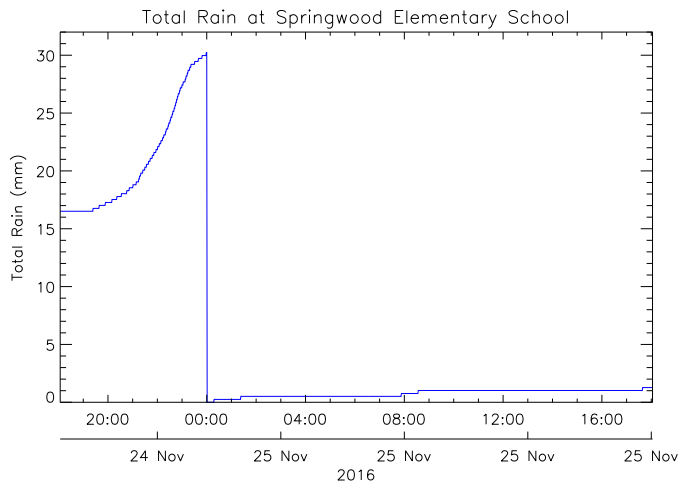

Springwood Elementary School

November 25, 2016
www.victoriaweather.ca