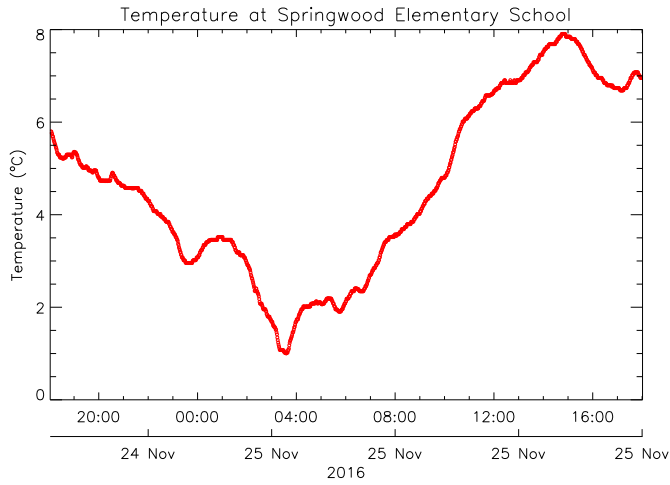

Springwood Elementary School

November 25, 2016
www.victoriaweather.ca