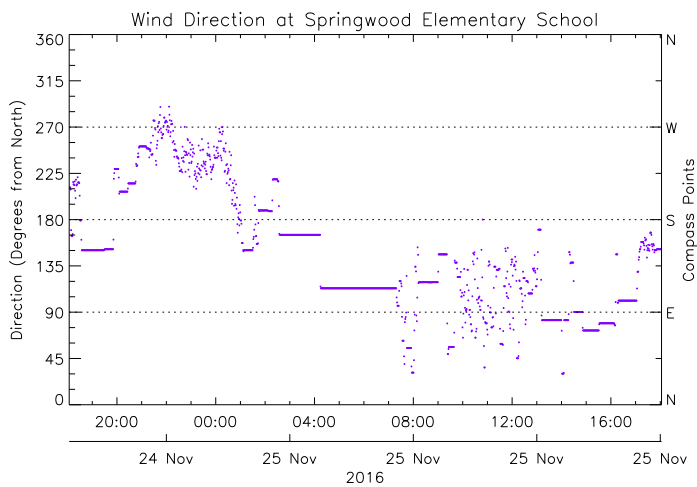

Springwood Elementary School

November 25, 2016
www.victoriaweather.ca