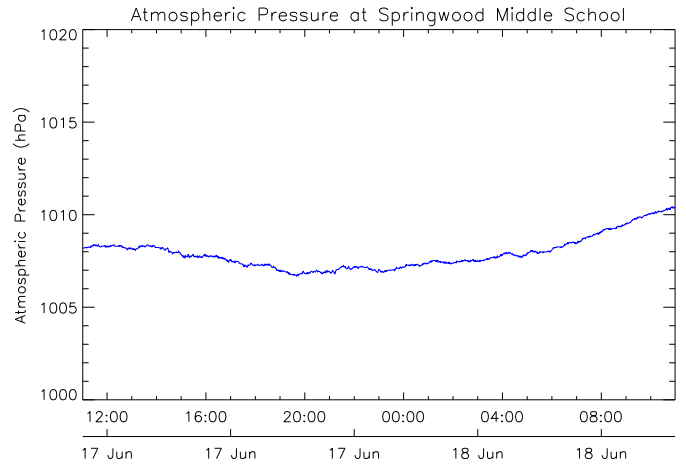

Springwood Elementary School

November 25, 2016
www.victoriaweather.ca