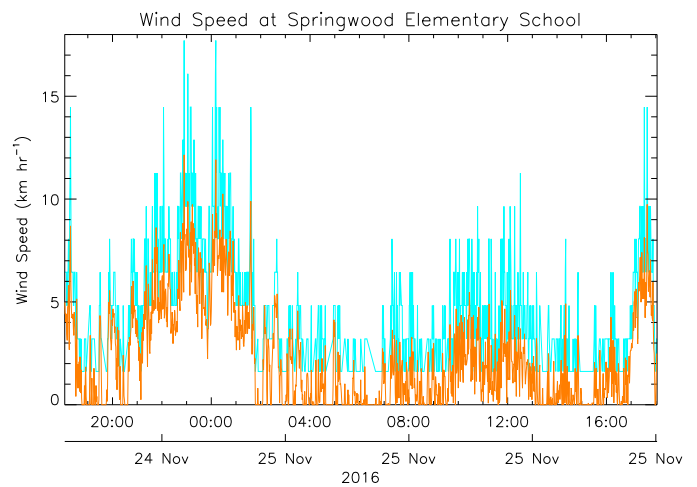

Springwood Elementary School

November 25, 2016
www.victoriaweather.ca