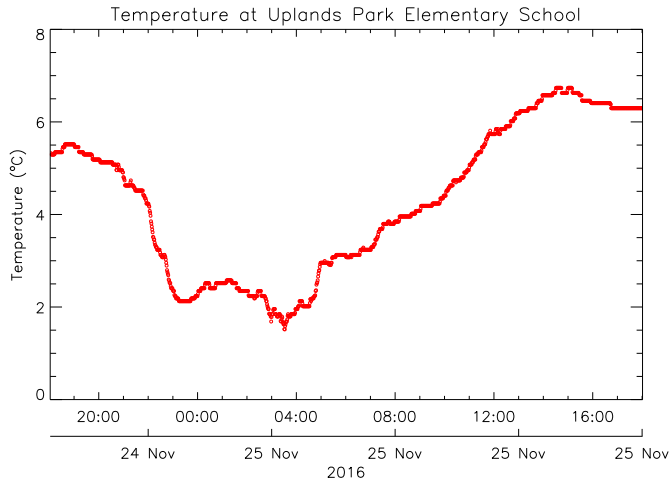

Uplands Park Elementary School

November 25, 2016
www.victoriaweather.ca