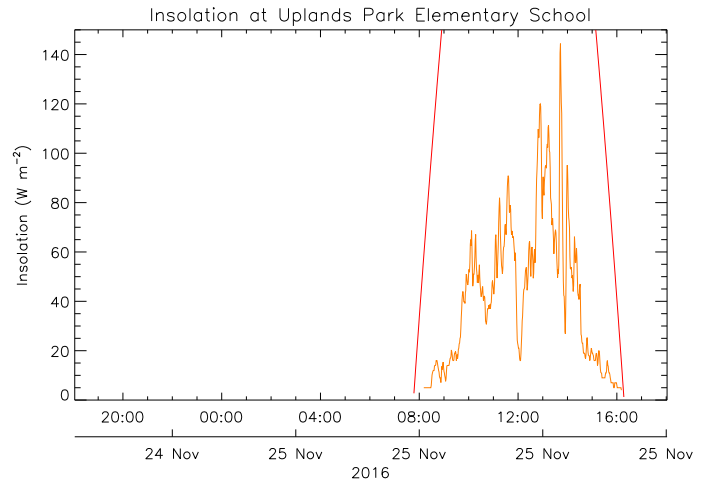

Uplands Park Elementary School

November 25, 2016
www.victoriaweather.ca