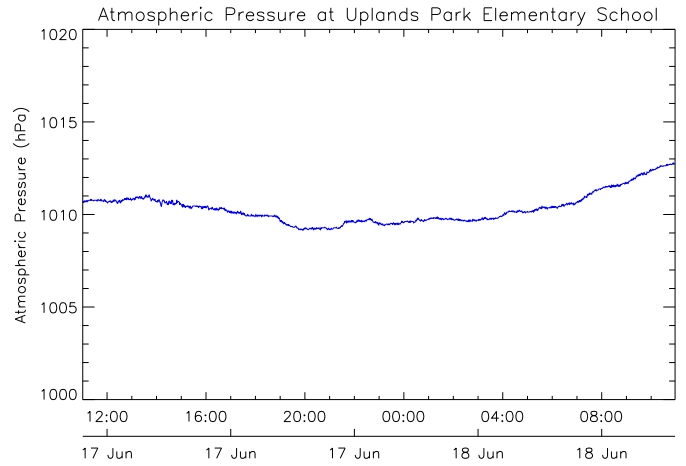

Uplands Park Elementary School

November 25, 2016
www.victoriaweather.ca