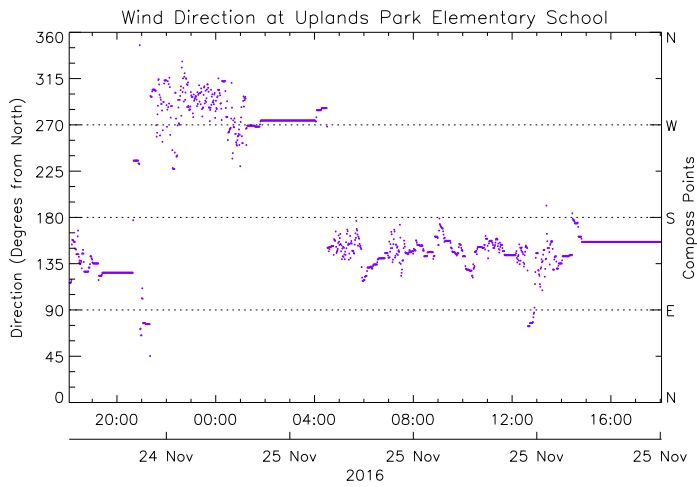

Uplands Park Elementary School

November 25, 2016
www.victoriaweather.ca